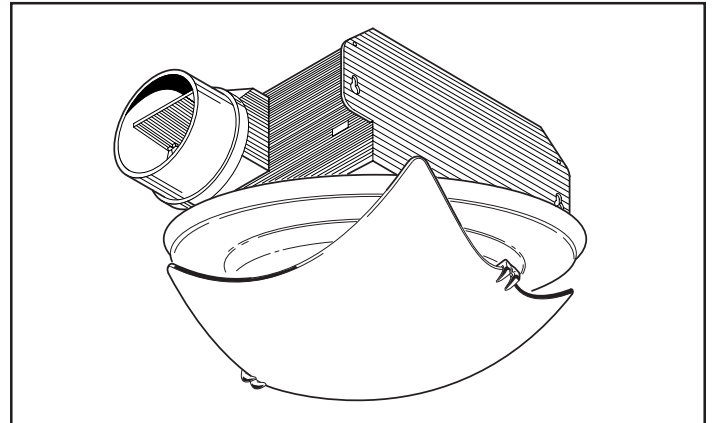

Decorative Light / Fan

MODEL 758NT

ARCHITECT'S SPECIFICATION

- Decorative Light/Fan unit shall be NuTone Model 758.
- Unit shall have galvanized steel housing with dual integral mounting brackets. It shall be ducted to a roof or wall cap.
- Blower assembly shall be removable and have a permanently lubricated motor.
- Light fixture assembly shall be plug-in, removable and include a frosted glass shade and a corrosion-resistant base with painted white finish.
- Lamps shall be two 60 Watt maximum, candelabra base, incandescent.
- Air delivery to be no less than 70 cfm and sound level no greater than 3.5 sones. Air and sound ratings shall be certified by HVI.
- Unit shall be U.L. Listed for use in insulated ceilings (Type I.C.)

INSTALLATION

Complete installation instructions are included with each Decorative Light / Fan.

NuTone, Inc., 4820 Red Bank Road, Cincinnati, OH 45227 (1-888-543-8687)

REFERENCE	QTY.	REMARKS	Project
			Location
			Architect
			Engineer
			Contractor
			Submitted by
			Date